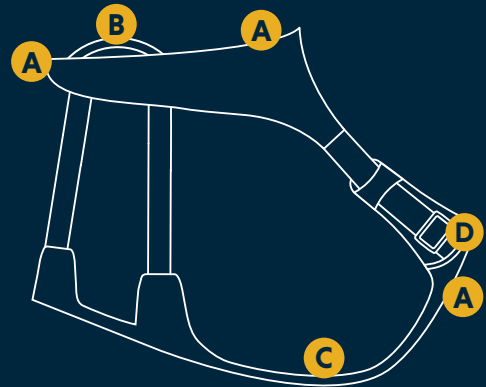

## KEY FEATURES

Lightweight, adjustable, easy on/off construction

- A** Three leash attachment points: aluminum V-ring and two reinforced webbing loops
- B** Balanced and comfortable lifting with padded handle and load-dispersing chest/belly panel
- C** Debris-resistant liner
- D** Reflective trim for visibility in low-light conditions and light loop for attaching The Beacon™

## SIZING

**M**

27-32 in  
(69-81 cm)

**L/XL**

32-42 in  
(81-107 cm)