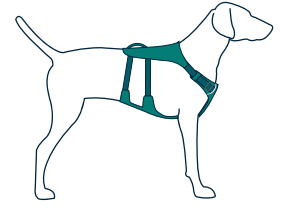

# Flagline™ Harness

lightweight multi-use harness with a handle and chest/belly panel

## KEY FEATURES

Lightweight, adjustable, easy on/off construction

- A** Three leash attachment points: aluminum V-ring and two reinforced webbing loops
- B** Balanced and comfortable lifting with padded handle and load-dispersing chest/belly panel
- C** Debris-resistant liner
- D** Reflective trim for visibility in low-light conditions and light loop for attaching The Beacon™

**ACTIVITIES:** Scrambling, Lift-and-Assist, Hiking, Everyday