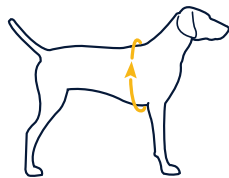

SIZING

DOG'S GIRTH

Measure around widest part of rib cage

XXS

13-17 in
(33-43 cm)

XS

17-22 in
(43-56 cm)

S

22-27 in
(56-69 cm)

M

27-32 in
(69-81 cm)

L/XL

32-42 in
(81-107 cm)

Materials

- 420 denier nylon ripstop
- 75 denier polyester lining
- Nylon webbing
- ITW Nexus Mach buckles
- Anodized 6061-T6 aluminum V-ring
- Made in Vietnam

Colors

RED ROCK

MELTWATER TEAL

GRANITE GRAY

Washing Instructions

- Hand wash
- Mild detergent
- Air dry

Style No.

- 3055