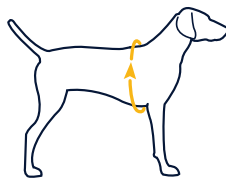

SIZING

DOG'S GIRTH

Measure around widest part of rib cage

XXS

13-17 in
(33-43 cm)

XS

17-22 in
(43-56 cm)

S

22-27 in
(56-69 cm)

M

27-32 in
(69-81 cm)

L

32-36 in
(81-91 cm)

XL

36-42 in
(91-107 cm)

Materials

- Air mesh
- Stretch wicking fabric
- YKK Vislon zipper
- Made in Vietnam

Colors

BLUE LAGOON

SALAMANDER ORANGE

Washing Instructions

- Secure fasteners
- Wash in cold water, gentle cycle
- Use mild detergent
- Hang dry
- Do not bleach, iron or dry clean

Style No.

- 0545