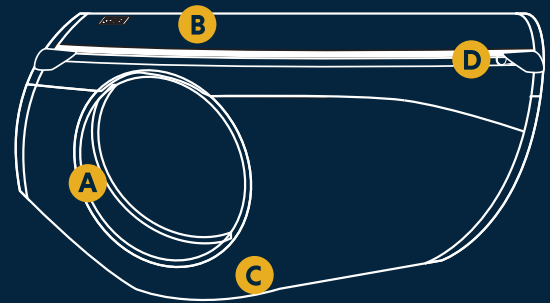

## KEY FEATURES

- A** Vest cut for fast and light athletic endeavors
- B** Lightweight spandex back panel provides shade and is UPF rated to 50+
- C** Three layer construction chest panel cools the core:
  - Wicking outer layer facilitates evaporation
  - Absorbent middle layer stores water for evaporation
  - Comfortable inner layer transfers cooling effect to the dog
- D** Zippered closure for high-performance fit

## SIZING

### DOG'S GIRTH

Measure around widest part of rib cage

**XXS**

13-17 in  
(33-43 cm)

**XS**

17-22 in  
(43-56 cm)

**S**

22-27 in  
(56-69 cm)

**M**

27-32 in  
(69-81 cm)

**L**

32-36 in  
(81-91 cm)

**XL**

36-42 in  
(91-107 cm)