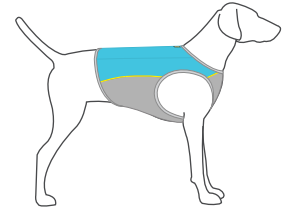

# Jet Stream™ Vest

efficiently cools dogs during light and fast, high-intensity adventures through evaporative cooling

## KEY FEATURES

- A** Vest cut for fast and light athletic endeavors
- B** Lightweight spandex back panel provides shade and is UPF rated to 50+
- C** Three layer construction chest panel cools the core:
  - Wicking outer layer facilitates evaporation
  - Absorbent middle layer stores water for evaporation
  - Comfortable inner layer transfers cooling effect to the dog
- D** Zippered closure for high-performance fit