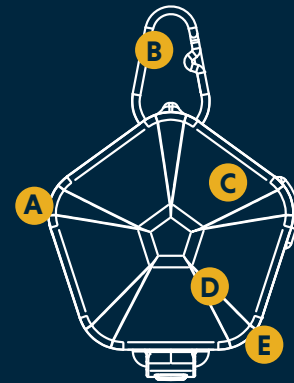

The Beacon™ Light

a waterproof, rechargeable safety light that helps keep dogs visible during low-light conditions or inclement weather

KEY FEATURES

- A** High capacity USB rechargeable battery, includes standard, 15 cm USB charging cord
- B** Easy-to-use Quick Clip compatible with all Ruffwear collars and light loops
- C** Translucent shell exudes light from all angles
- D** Three light colors: red, green and blue, with three variable light modes:
 - *Slow Flash*
 - *Fast Flash*
 - *Always On*
- E** Waterproof

ACTIVITIES: Backpacking, Hiking, Mountain Biking, Trail Running, Skiing, Snowboarding, Camping, Everyday

SIZING

1.8 X 1.7 X 1.0 in (45 X 42 X 25 mm)

Materials

- Polycarbonate case
- Stainless steel split ring
- Stainless steel wire gate
- Rechargeable lithium ion battery
- Standard 15 cm USB charging cord
- Made in China

Color

CLEAR LAKE

Washing Instructions

- Wipe with a damp cloth

Style No.

- 55103